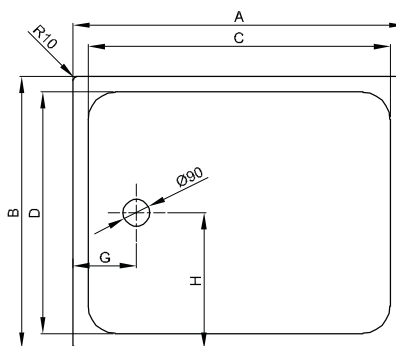

BetteSupra 1200 mm - 1300 mm

Information

We recommend the combination with the Foot-System, installation height: 80 - 200 mm.

Scope of delivery

Including noise-reducing sound-dampening mats.

installation height

Waste fittings	from
B523-	153 mm
B522-	133 mm
B575-	150 mm

Dimensions

article no.	dimensions in mm	A	B	C	D	G	H
5980	1200 × 700 × 65	1200	700	1100	600	210	350
5570	1200 × 750 × 65	1200	750	1100	650	210	375
5870	1200 × 800 × 65	1200	800	1100	700	210	400
1690	1200 × 900 × 65	1200	900	1100	800	210	450
8670	1200 × 1000 × 65	1200	1000	1100	900	210	500
8665	1200 × 1100 × 65	1200	1100	1100	1000	210	550
5630	1200 × 1200 × 65	1200	1200	1100	1100	210	600
5787	1300 × 800 × 65	1300	800	1200	700	210	400
5796	1300 × 900 × 65	1300	900	1200	800	210	450
5789	1300 × 1000 × 65	1300	1000	1200	900	210	500
5827	1300 × 1300 × 65	1300	1300	1200	1200	210	650