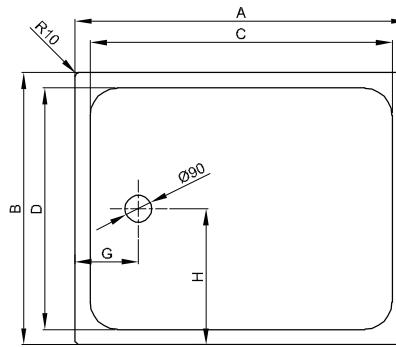

BetteSupra 1400 - 1500 mm

Information

We recommend the combination with the Foot-System, installation height: 80 - 200 mm.

Dimension 1500 x 1500 mm is not available with BetteUpstand or in special size.

Scope of delivery

Including noise-reducing sound-dampening mats.

installation height

Waste fittings	from
B523-	153 mm
B522-	133 mm
B575-	150 mm

Dimensions

article no.	dimensions in mm	A	B	C	D	G	H
5825	1400 x 700 x 65	1400	700	1300	600	210	350
5815	1400 x 750 x 65	1400	750	1300	600	210	375
5805	1400 x 800 x 65	1400	800	1300	700	210	400
5835	1400 x 900 x 65	1400	900	1300	800	210	450
5839	1400 x 1000 x 65	1400	1000	1300	900	210	500
5829	1400 x 1400 x 65	1400	1400	1300	1300	210	700
5915	1500 x 700 x 65	1500	700	1400	600	210	350
5925	1500 x 750 x 65	1500	750	1400	600	210	375
5933	1500 x 800 x 65	1500	800	1400	700	210	400
5935	1500 x 900 x 65	1500	900	1400	800	210	450
5945	1500 x 1000 x 65	1500	1000	1400	900	210	500
5985	1500 x 1500 x 65	1500	1500	1400	1400	210	750

Subject to alteration and production tolerance.