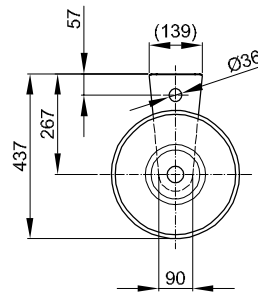

# BetteSuno Pedestal

Dimensions for installation and connection:

## Information

Washbasin for wall mounting, without overflow, unslotted waste with matching colour enamelled waste cover.

Washbasin and pedestal are made of glazed titanium steel.

## Dimensions

article no.	dimensions in mm
A250 VK1	340 x 340 x 863
A250 VK2	340 x 340 x 863