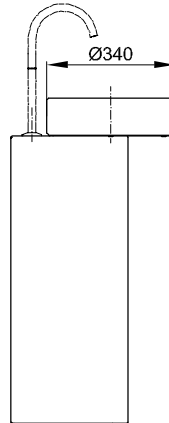

# BetteSuno Pedestal

Dimensions for installation and connection:

## Information

Washbasin for wall mounting, without overflow, unslotted waste with matching colour enamelled waste cover.

Washbasin and pedestal are made of glazed titanium steel.

## Dimensions

article no.	dimensions in mm
A250 VK1	340 x 340 x 863
A250 VK2	340 x 340 x 863