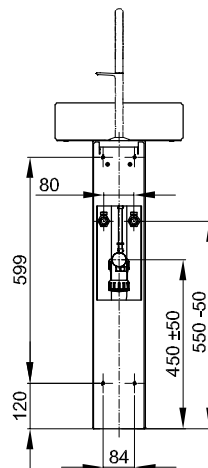

# BetteSuno Pedestal

Dimensions for installation and connection:

## Information

Washbasin for wall mounting, without overflow, unslotted waste with matching colour enamelled waste cover.

Washbasin and pedestal are made of glazed titanium steel.

## Dimensions

article no.	dimensions in mm
A250 VK1	340 x 340 x 863
A250 VK2	340 x 340 x 863