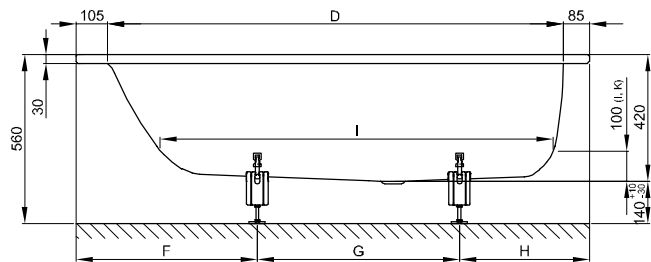

BetteSelect

Information

For professional installation we recommend the use of the original bath feet B23-1500.

This bath is suitable for undermount installation after on-site inspection and proper installation. We can provide you with the relevant cut-out data on request.

Scope of delivery

Including noise-reducing pads.

Design: Tesseraux + Partner

Dimensions

article no.	dimensions in mm	A	B	D	F	G	H	I	K	N	O	volume*
3410	1600 × 700 × 420	1600	700	1410	560	640	400	1200	500	405	590	119 litre
3411	1700 × 700 × 420	1700	700	1510	560	760	380	1300	500	405	690	131 litre
3412	1700 × 750 × 420	1700	750	1510	560	760	380	1300	545	455	690	151 litre
3413	1800 × 800 × 420	1800	800	1610	550	845	405	1400	600	505	790	187 litre

*Water content less 70 litres (for human displacement).