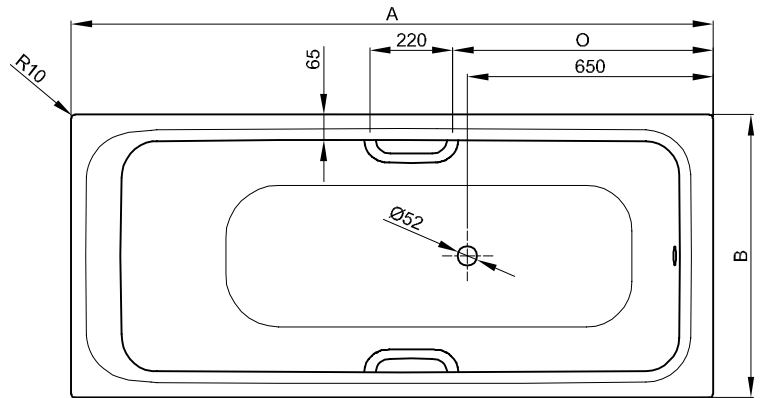

BetteSelect

Information

For professional installation we recommend the use of the original bath feet B23-1500.

This bath is suitable for undermount installation after on-site inspection and proper installation. We can provide you with the relevant cut-out data on request.

Scope of delivery

Including noise-reducing pads.

Design: Tesseraux + Partner

Dimensions

article no.	dimensions in mm	A	B	D	F	G	H	I	K	N	O	volume*
3410	1600 × 700 × 420	1600	700	1410	560	640	400	1200	500	405	590	119 litre
3411	1700 × 700 × 420	1700	700	1510	560	760	380	1300	500	405	690	131 litre
3412	1700 × 750 × 420	1700	750	1510	560	760	380	1300	545	455	690	151 litre
3413	1800 × 800 × 420	1800	800	1610	550	845	405	1400	600	505	790	187 litre

*Water content less 70 litres (for human displacement).