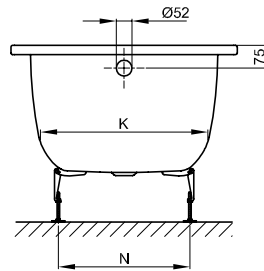

BetteSelect

Information

For professional installation we recommend the use of the original bath feet B23-1500.

This bath is suitable for undermount installation after on-site inspection and proper installation. We can provide you with the relevant cut-out data on request.

Scope of delivery

Including noise-reducing pads.

Design: Tesseraux + Partner

Dimensions

article no.	dimensions in mm	A	B	D	F	G	H	I	K	N	O	volume*
3410	1600 × 700 × 420	1600	700	1410	560	640	400	1200	500	405	590	119 litre
3411	1700 × 700 × 420	1700	700	1510	560	760	380	1300	500	405	690	131 litre
3412	1700 × 750 × 420	1700	750	1510	560	760	380	1300	545	455	690	151 litre
3413	1800 × 800 × 420	1800	800	1610	550	845	405	1400	600	505	790	187 litre