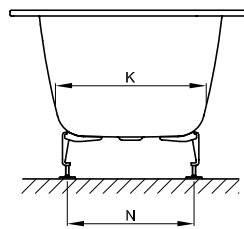

## Information

The BetteOne, 1900 x 900 x 420 mm, article no. 3314, is not available with BetteUpstands or in special size.

For professional installation we recommend the use of the original bath feet B23-1500.

If the bath is to be undermounted, template information can be provided.

Available with matching washbasin BetteOne.

## Dimensions

article no.	dimensions in mm	A	B	C	D	E	F	G	H	I	K	N	V	volume*
3310	1600 x 700 x 420	1600	700	90	1420	90	360	880	360	1250	415	345	85	100 litre
3311	1700 x 700 x 420	1700	700	90	1520	90	375	950	375	1340	415	345	90	112 litre
3312	1700 x 750 x 420	1700	750	95	1510	95	375	950	375	1340	455	385	95	129 litre
3313	1800 x 800 x 420	1800	800	100	1600	100	370	1060	370	1420	495	425	100	158 litre
3314	1900 x 900 x 420	1900	900	105	1690	105	400	1100	400	1515	595	525	100	217 litre