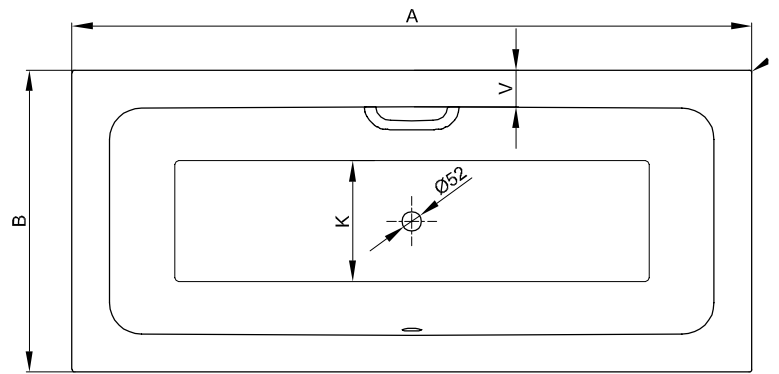

## Information

The BetteOne, 1900 x 900 x 420 mm, article no. 3314, is not available with BetteUpstands or in special size.

For professional installation we recommend the use of the original bath feet B23-1500.

If the bath is to be undermounted, template information can be provided.

Available with matching washbasin BetteOne.

## Dimensions

article no.	dimensions in mm	A	B	C	D	E	F	G	H	I	K	N	V	volume*
3310	1600 x 700 x 420	1600	700	90	1420	90	360	880	360	1250	415	345	85	100 litre
3311	1700 x 700 x 420	1700	700	90	1520	90	375	950	375	1340	415	345	90	112 litre
3312	1700 x 750 x 420	1700	750	95	1510	95	375	950	375	1340	455	385	95	129 litre
3313	1800 x 800 x 420	1800	800	100	1600	100	370	1060	370	1420	495	425	100	158 litre
3314	1900 x 900 x 420	1900	900	105	1690	105	400	1100	400	1515	595	525	100	217 litre