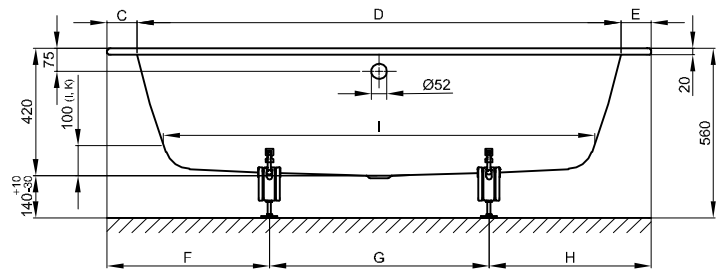

## Information

The BetteOne, 1900 x 900 x 420 mm, article no. 3314, is not available with BetteUpstands or in special size.

For professional installation we recommend the use of the original bath feet B23-1500.

If the bath is to be undermounted, template information can be provided.

Available with matching washbasin BetteOne.

## Dimensions

article no.	dimensions in mm	A	B	C	D	E	F	G	H	I	K	N	V	volume*
3310	1600 x 700 x 420	1600	700	90	1420	90	360	880	360	1250	415	345	85	100 litre
3311	1700 x 700 x 420	1700	700	90	1520	90	375	950	375	1340	415	345	90	112 litre
3312	1700 x 750 x 420	1700	750	95	1510	95	375	950	375	1340	455	385	95	129 litre
3313	1800 x 800 x 420	1800	800	100	1600	100	370	1060	370	1420	495	425	100	158 litre
3314	1900 x 900 x 420	1900	900	105	1690	105	400	1100	400	1515	595	525	100	217 litre