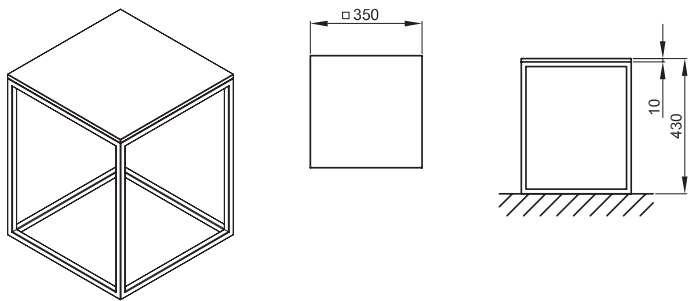

**Technical Data Sheet**

---

**BETTELUX SHAPE - Accessories**

stool incl. real-wood covering, steel frame, powder-coated fine structure matt

Design: Tesseraux + Partner

---

**BETTELUX SHAPE STOOL**

article no.	Q020 FH812	Q020 FH813	Q020 FH814
colours real-wood covering	Oak Crème	Oak Mocca	Oak Nature
dimension	available from week 22/2015		
colours frame	35 x 35 x 43 cm		
	can be delivered in		
	• white (807)		
	• taupe (809)		
	• black (815)		
	• sky (816)		
	• mint (817)		
	• rose (818)		