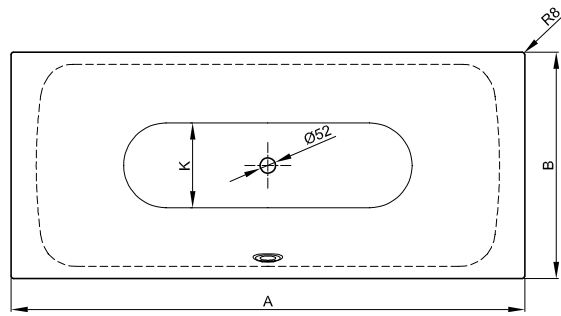

BetteLux

Information

Due to the folded edge, standard commercially available bath anchors cannot be combined. We therefore recommend the Wall Brackets (item no. Z0008669) for mounting.

For professional installation we recommend the use of the original bath feet B23-1500.

Available with matching washbasin BetteLux.

Scope of delivery

Including noise-reducing pads.

Design: Tesseraux + Partner

Dimensions

| article no. | dimensions in mm | A | B | F | G | H | I | K | N | volume* |
|-------------|------------------|------|-----|-----|-----|-----|------|-----|-----|-----------|
| 3440 | 1700 × 750 × 450 | 1700 | 750 | 495 | 710 | 495 | 1270 | 505 | 400 | 156 litre |
| 3441 | 1800 × 800 × 450 | 1800 | 800 | 495 | 810 | 495 | 1345 | 545 | 450 | 185 litre |
| 3442 | 1900 × 900 × 450 | 1900 | 900 | 520 | 860 | 520 | 1420 | 615 | 500 | 234 litre |

*Water content less 70 litres (for human displacement).