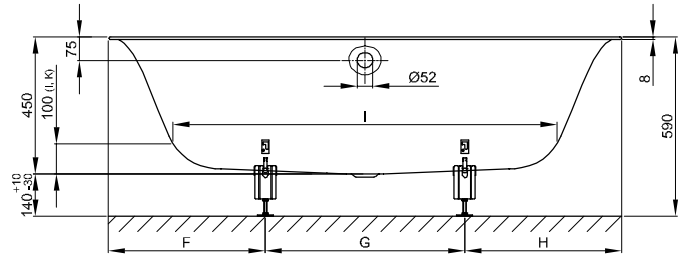

BetteLux

Information

Due to the folded edge, standard commercially available bath anchors cannot be combined. We therefore recommend the Wall Brackets (item no. Z0008669) for mounting.

For professional installation we recommend the use of the original bath feet B23-1500.

Available with matching washbasin BetteLux.

Scope of delivery

Including noise-reducing pads.

Design: Tesseraux + Partner

Dimensions

article no.	dimensions in mm	A	B	F	G	H	I	K	N	volume*
3440	1700 × 750 × 450	1700	750	495	710	495	1270	505	400	156 litre
3441	1800 × 800 × 450	1800	800	495	810	495	1345	545	450	185 litre
3442	1900 × 900 × 450	1900	900	520	860	520	1420	615	500	234 litre

*Water content less 70 litres (for human displacement).