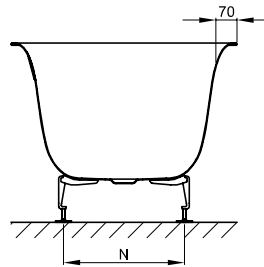

BetteLux

Information

Due to the folded edge, standard commercially available bath anchors cannot be combined. We therefore recommend the Wall Brackets (item no. Z0008669) for mounting.

For professional installation we recommend the use of the original bath feet B23-1500.

Available with matching washbasin BetteLux.

Scope of delivery

Including noise-reducing pads.

Design: Tesseraux + Partner

Dimensions

article no.	dimensions in mm	A	B	F	G	H	I	K	N	volume*
3440	1700 × 750 × 450	1700	750	495	710	495	1270	505	400	156 litre
3441	1800 × 800 × 450	1800	800	495	810	495	1345	545	450	185 litre
3442	1900 × 900 × 450	1900	900	520	860	520	1420	615	500	234 litre