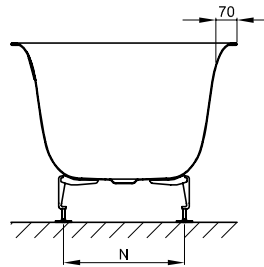

BetteLux

Information

Due to the folded edge, standard commercially available bath anchors cannot be combined. We therefore recommend the Wall Brackets (item no. Z0008669) for mounting.

For professional installation we recommend the use of the original bath feet B23-1500.

Available with matching washbasin BetteLux.

Scope of delivery

Including noise-reducing pads.

Design: Tesseraux + Partner

Dimensions

| article no. | dimensions in mm | A | B | F | G | H | I | K | N | volume* |
|-------------|------------------|------|-----|-----|-----|-----|------|-----|-----|-----------|
| 3440 | 1700 × 750 × 450 | 1700 | 750 | 495 | 710 | 495 | 1270 | 505 | 400 | 156 litre |
| 3441 | 1800 × 800 × 450 | 1800 | 800 | 495 | 810 | 495 | 1345 | 545 | 450 | 185 litre |
| 3442 | 1900 × 900 × 450 | 1900 | 900 | 520 | 860 | 520 | 1420 | 615 | 500 | 234 litre |