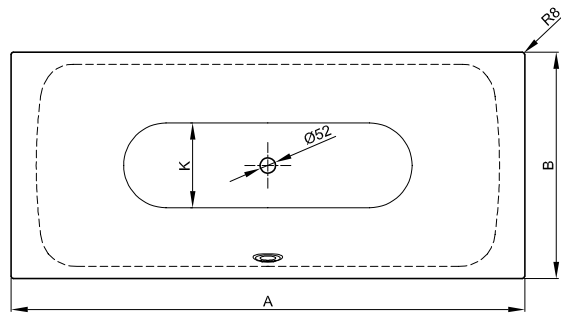

BetteLux

Information

Due to the folded edge, standard commercially available bath anchors cannot be combined. We therefore recommend the Wall Brackets (item no. Z0008669) for mounting.

For professional installation we recommend the use of the original bath feet B23-1500.

Available with matching washbasin BetteLux.

Scope of delivery

Including noise-reducing pads.

Design: Tesseraux + Partner

Dimensions

article no.	dimensions in mm	A	B	F	G	H	I	K	N	volume*
3440	1700 × 750 × 450	1700	750	495	710	495	1270	505	400	156 litre
3441	1800 × 800 × 450	1800	800	495	810	495	1345	545	450	185 litre
3442	1900 × 900 × 450	1900	900	520	860	520	1420	615	500	234 litre

*Water content less 70 litres (for human displacement).