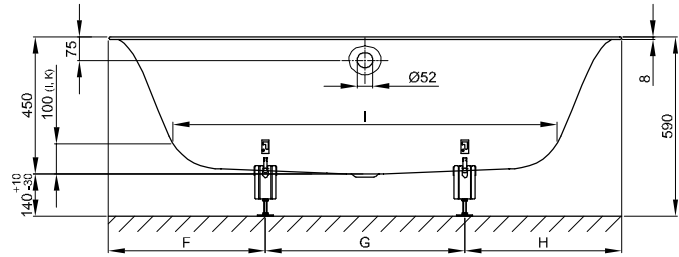

BetteLux

Information

Due to the folded edge, standard commercially available bath anchors cannot be combined. We therefore recommend the Wall Brackets (item no. Z0008669) for mounting.

For professional installation we recommend the use of the original bath feet B23-1500.

Available with matching washbasin BetteLux.

Scope of delivery

Including noise-reducing pads.

Design: Tesseraux + Partner

Dimensions

| article no. | dimensions in mm | A | B | F | G | H | I | K | N | volume* |
|-------------|------------------|------|-----|-----|-----|-----|------|-----|-----|-----------|
| 3440 | 1700 × 750 × 450 | 1700 | 750 | 495 | 710 | 495 | 1270 | 505 | 400 | 156 litre |
| 3441 | 1800 × 800 × 450 | 1800 | 800 | 495 | 810 | 495 | 1345 | 545 | 450 | 185 litre |
| 3442 | 1900 × 900 × 450 | 1900 | 900 | 520 | 860 | 520 | 1420 | 615 | 500 | 234 litre |

*Water content less 70 litres (for human displacement).