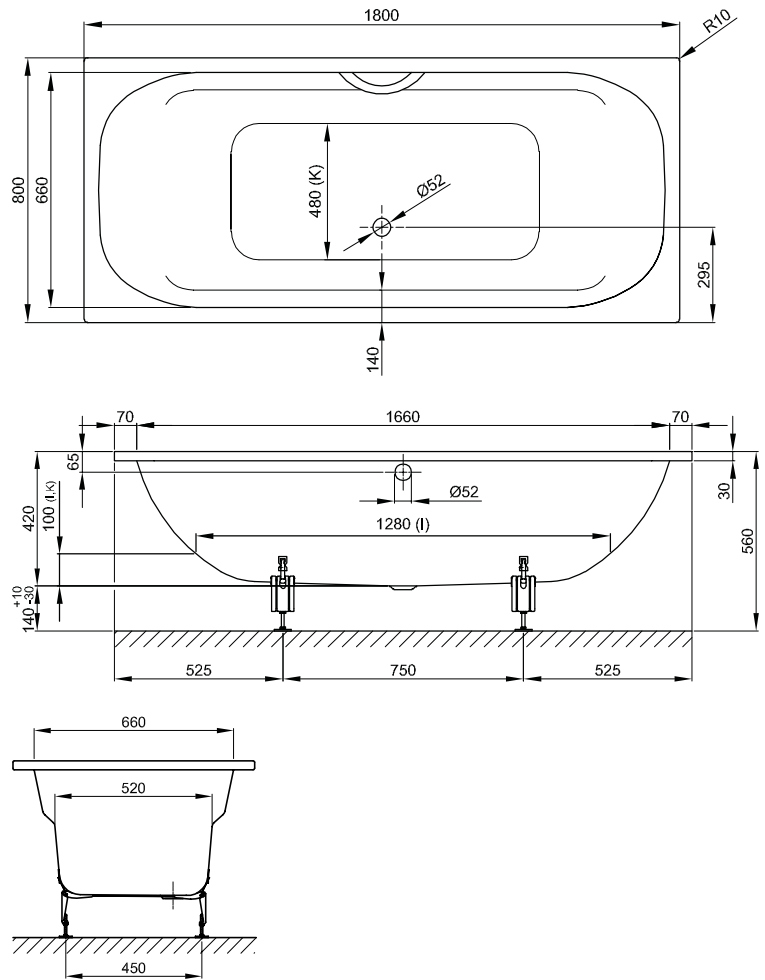

BetteDuo

Information

If an overflow filling waste is being used, water may hit the internal ledge.

For professional installation we recommend the use of the original bath feet B23-1500.

If the bath is to be undermounted, template information can be provided.

Scope of delivery

Including noise-reducing pads.

Dimensions

article no.	dimensions in mm	volume*
3820	1800 x 800 x 420	143 litre

*Water content less 70 litres (for human displacement).