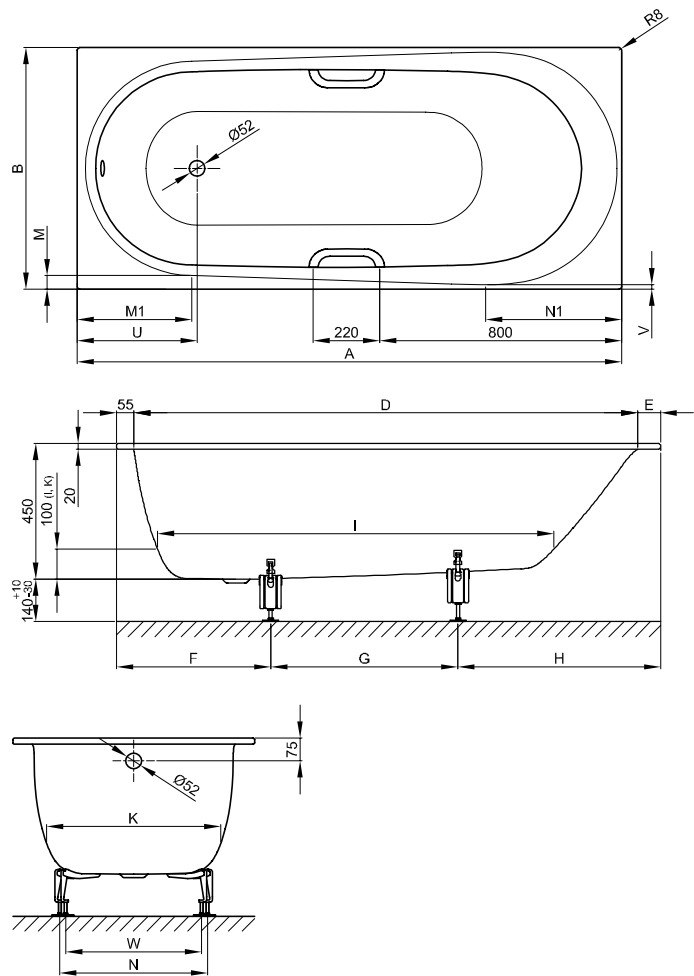

BetteComodo

Information

The BetteComodo, 1900 x 900 x 450 mm, article no. 1252, is not available with BetteUpstand or in special size.

For professional installation we recommend the use of the original bath feet B23-1500.

If the bath is to be undermounted, template information can be provided.

Available with matching washbasin BetteComodo.

Scope of delivery

Including noise-reducing pads.

Design: Tesseraux + Partner

Dimensions

article no.	dimensions in mm	A	B	D	E	F	G	H	I	K	M	M1	N	N1	U	V	W	volume*
1250	1700 x 750 x 450	1700	750	1580	65	470	580	650	1250	540	43	355	445	420	374	15	445	155 litre
1253	1700 x 800 x 450	1700	800	1580	65	470	580	650	1250	540	70	355	445	420	374	40	445	155 litre
1251	1800 x 800 x 450	1800	800	1670	75	470	660	670	1310	575	45	375	460	450	395	15	495	182 litre
1252	1900 x 900 x 450	1900	900	1770	75	520	660	720	1380	650	50	410	530	520	432	15	585	228 litre

*Water content less 70 litres (for human displacement).